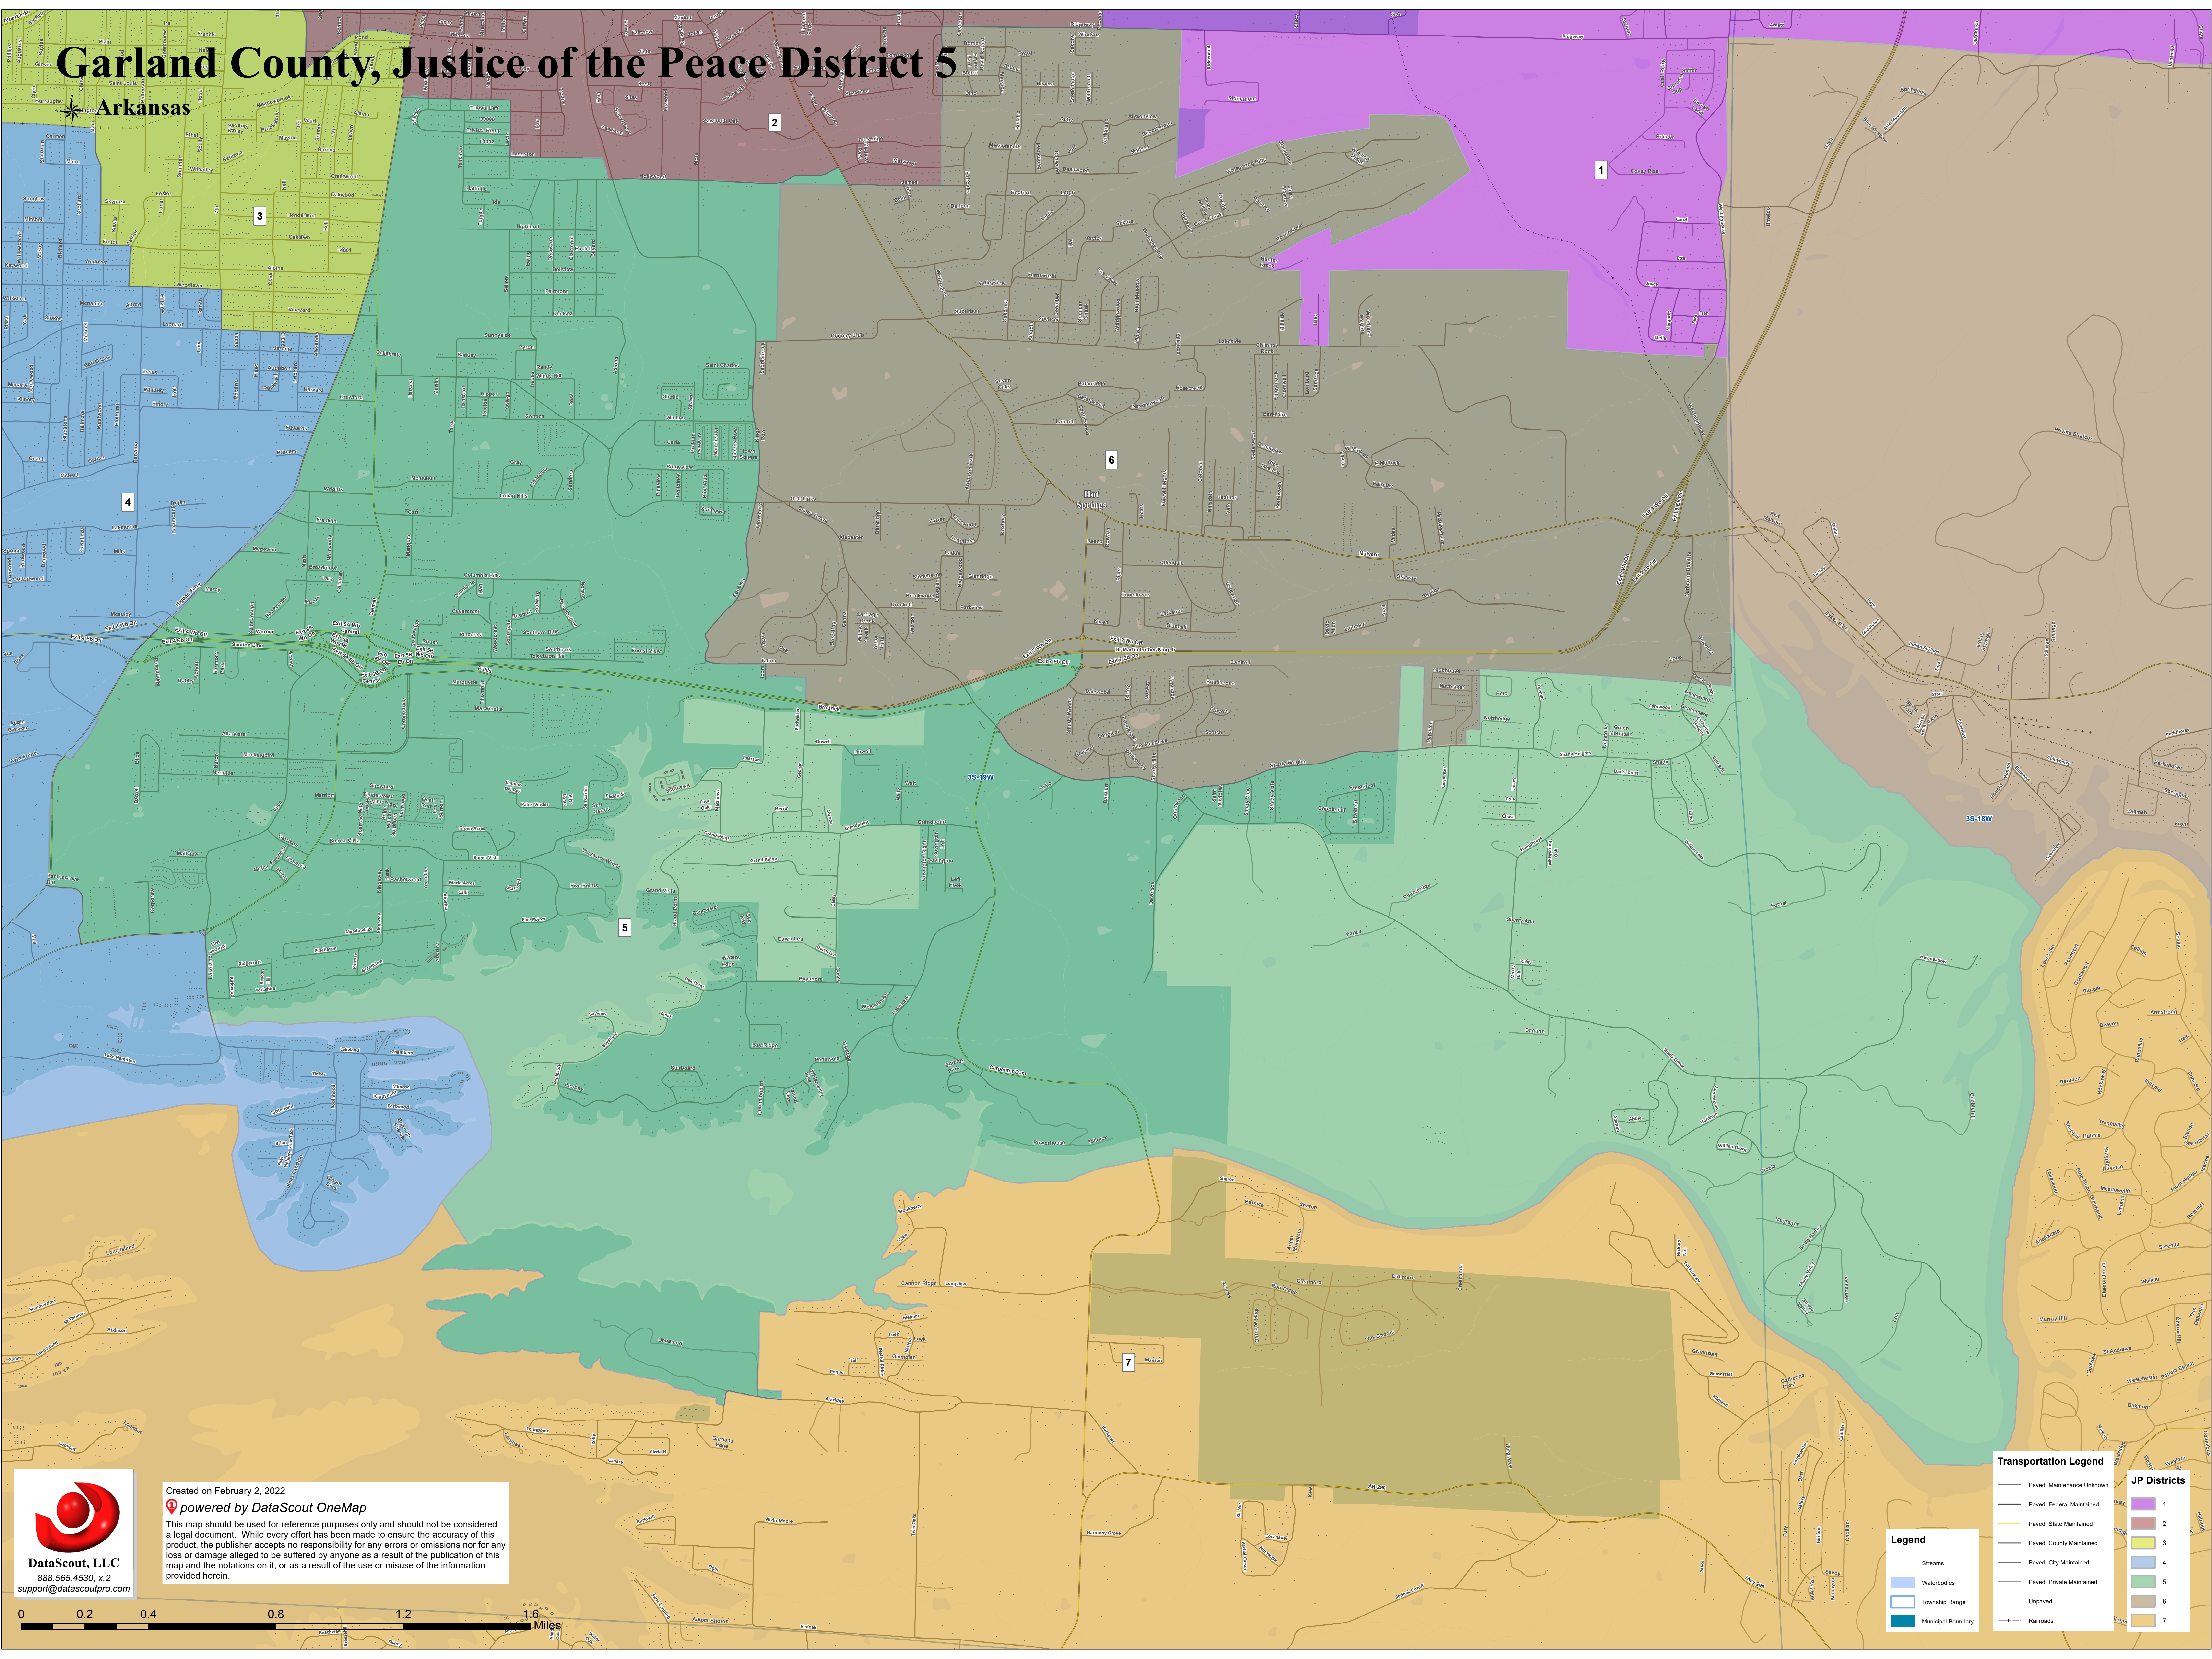

# Garland County, Justice of the Peace District 5

Arkansas

Created on February 2, 2022  
powered by DataScout OneMap  
This map should be used for reference purposes only and should not be considered a legal document. While every effort has been made to ensure the accuracy of this product, the publisher accepts no responsibility for any errors or omissions nor for any loss or damage alleged to be suffered by anyone as a result of the publication of this map and the notations on it, or as a result of the use or misuse of the information provided herein.

Transportation Legend	
	Paved, Maintenance Unknown
	Paved, Federal Maintained
	Paved, State Maintained
	Paved, County Maintained
	Paved, City Maintained
	Paved, Private Maintained
	Unpaved
	Railroads

JP Districts	
	1
	2
	3
	4
	5
	6
	7

Legend	
	Streams
	Waterbodies
	Township Range
	Municipal Boundary