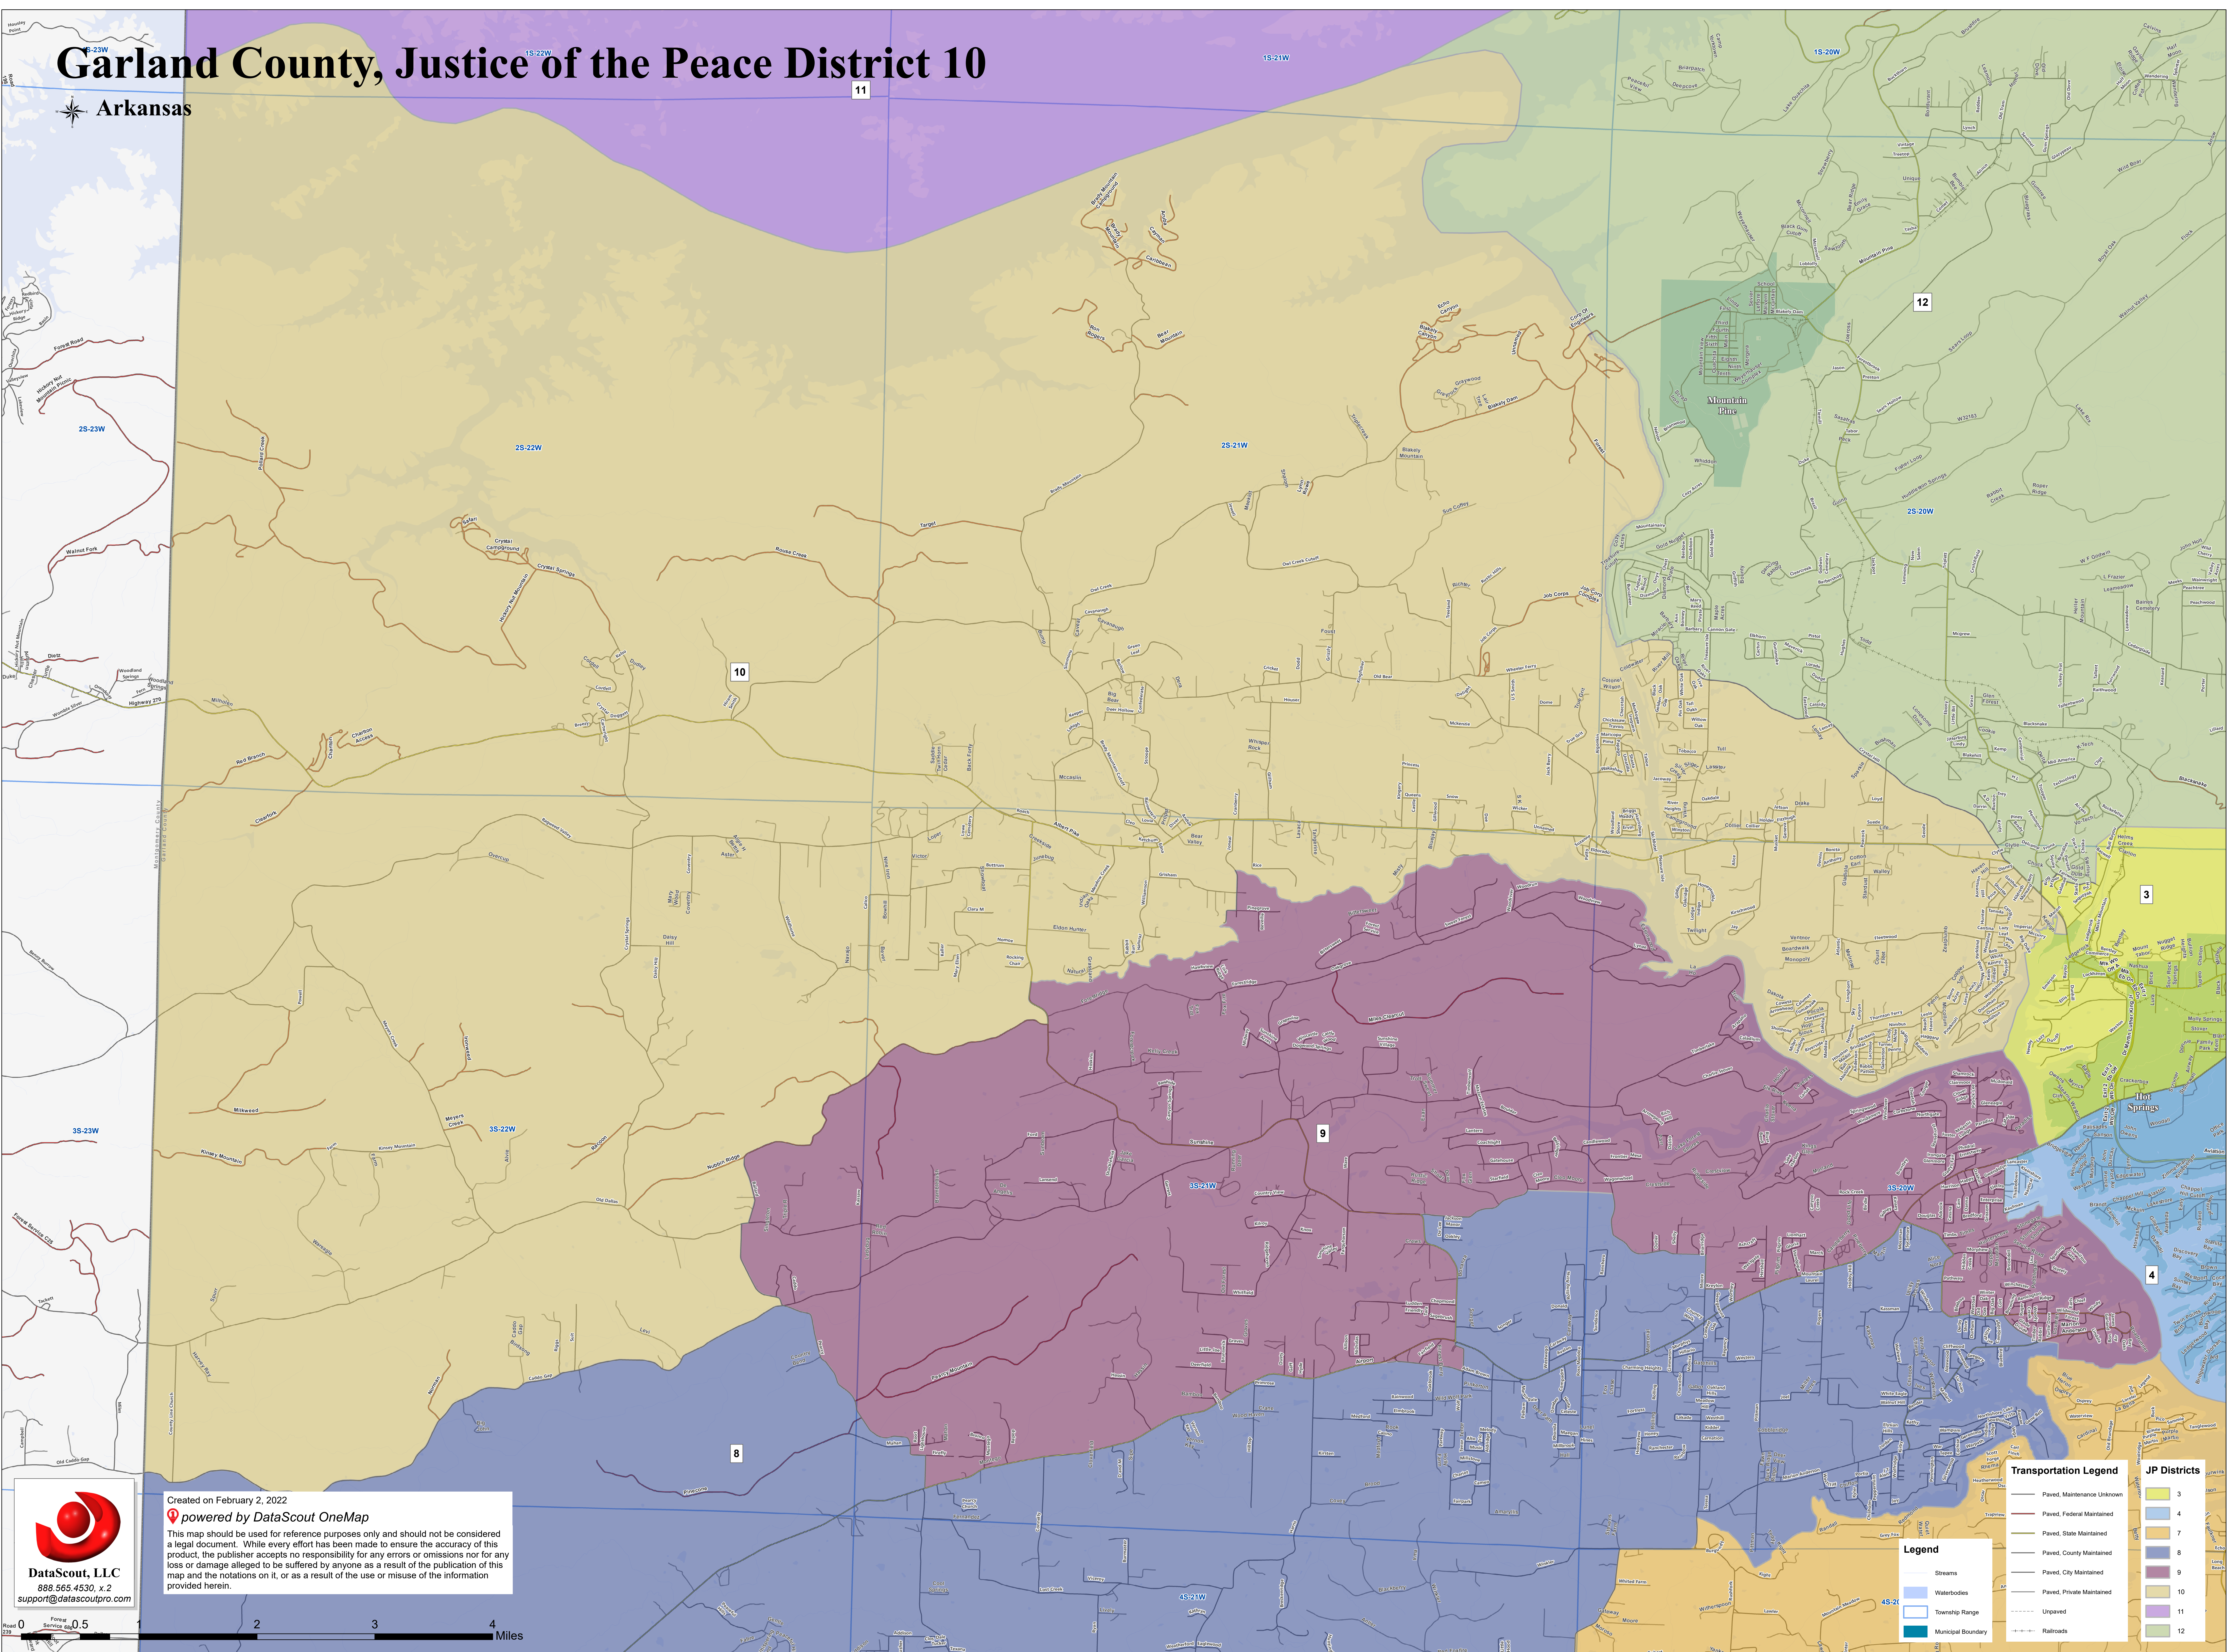

Garland County, Justice of the Peace District 10

Arkansas

Created on February 2, 2022
powered by DataScout OneMap
This map should be used for reference purposes only and should not be considered a legal document. While every effort has been made to ensure the accuracy of this product, the publisher accepts no responsibility for any errors or omissions nor for any loss or damage alleged to be suffered by anyone as a result of the publication of this map and the notations on it, or as a result of the use or misuse of the information provided herein.

Transportation Legend	
	Paved, Maintenance Unknown
	Paved, Federal Maintained
	Paved, State Maintained
	Paved, County Maintained
	Paved, City Maintained
	Paved, Private Maintained
	Unpaved
	Railroads

JP Districts	
	3
	4
	7
	8
	9
	10
	11
	12

Legend	
	Streams
	Waterbodies
	Township Range
	Municipal Boundary