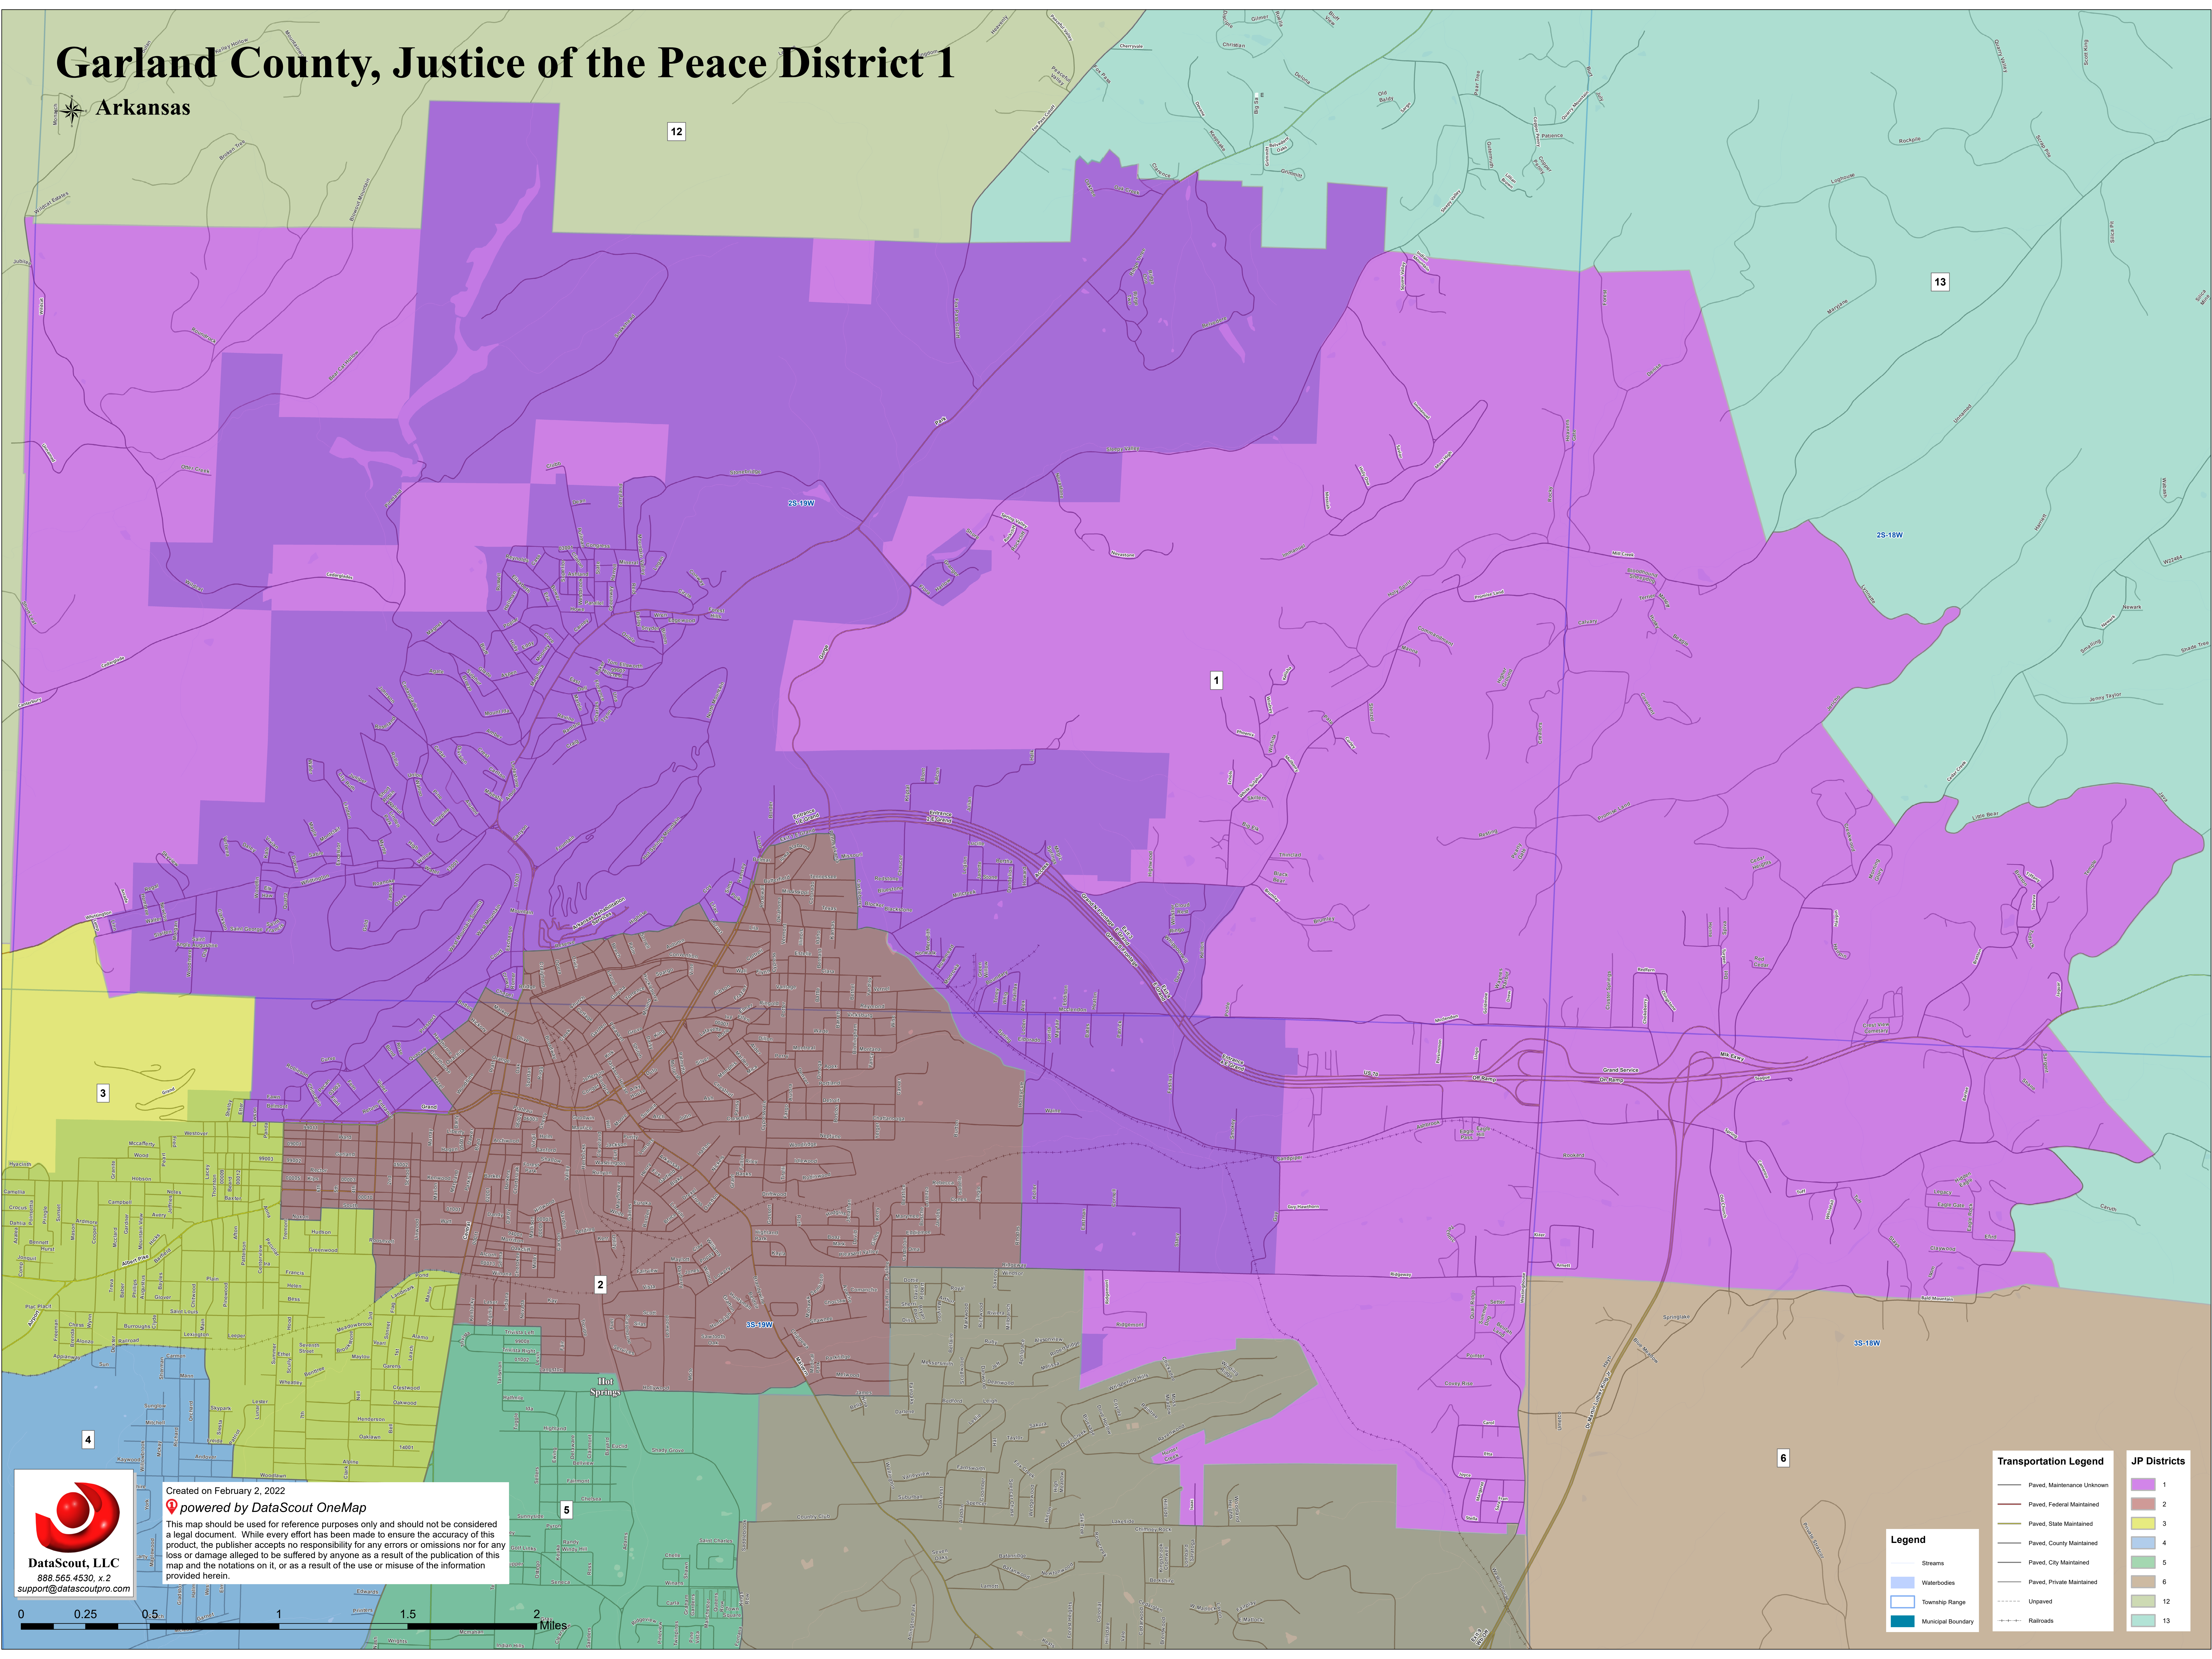

# Garland County, Justice of the Peace District 1

Arkansas

Created on February 2, 2022  
powered by DataScout OneMap  
This map should be used for reference purposes only and should not be considered a legal document. While every effort has been made to ensure the accuracy of this product, the publisher accepts no responsibility for any errors or omissions nor for any loss or damage alleged to be suffered by anyone as a result of the publication of this map and the notations on it, or as a result of the use or misuse of the information provided herein.

Transportation Legend		JP Districts	
	Paved, Maintenance Unknown		1
	Paved, Federal Maintained		2
	Paved, State Maintained		3
	Paved, County Maintained		4
	Paved, City Maintained		5
	Paved, Private Maintained		6
	Unpaved		12
	Railroads		13

Legend	
	Streams
	Waterbodies
	Township Range
	Municipal Boundary